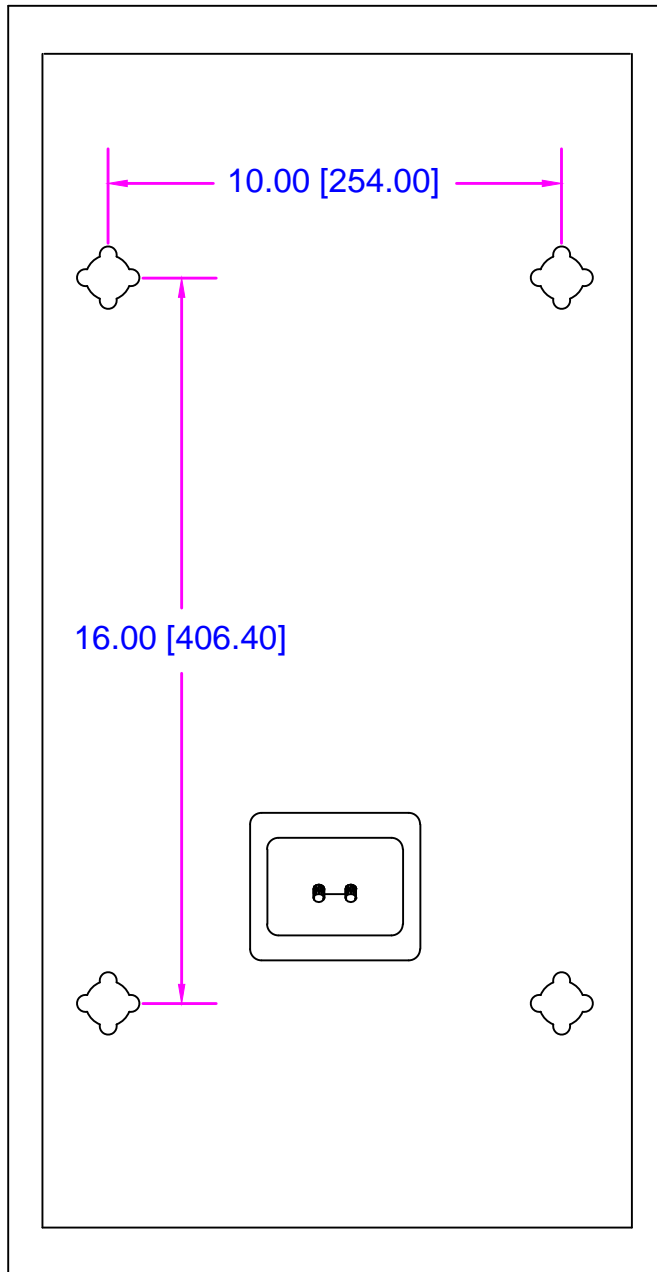

REAR VIEW

1.32 [33.48]

3.13 [79.38]