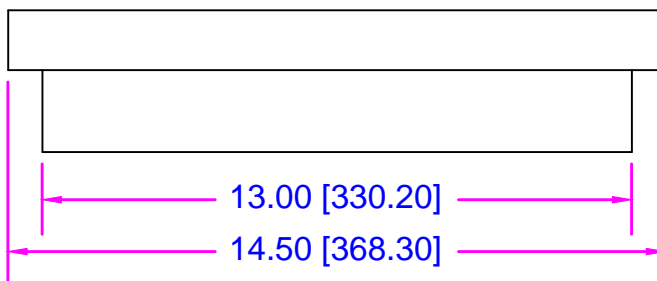

SIDE VIEW

BOTTOM VIEW